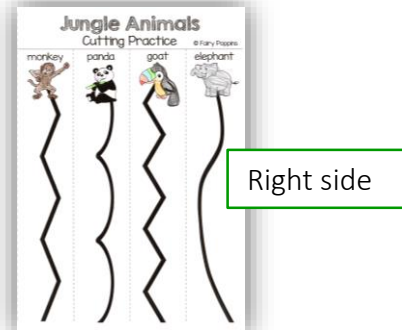

Cutting Practice

Animals

Jungle Animals
Cutting Practice

Jungle Animals
Cutting Practice

Thanks for choosing these animal cutting practice activities. They help kids to develop their scissor skills and identify colors.

For more resources visit my TPT store [here](#) or blog fairypoppins.com.

Instructions

- Print the work sheet in color to help kids identify the colors. Alternatively, change your printer settings to grayscale and color the words manually.
- Cut the worksheet in half.
- Left side – color the animal and the cut around it.
- Right side – Cut along the line and stop at the animal. There are dotted lines between the main lines which can be used for additional practice.