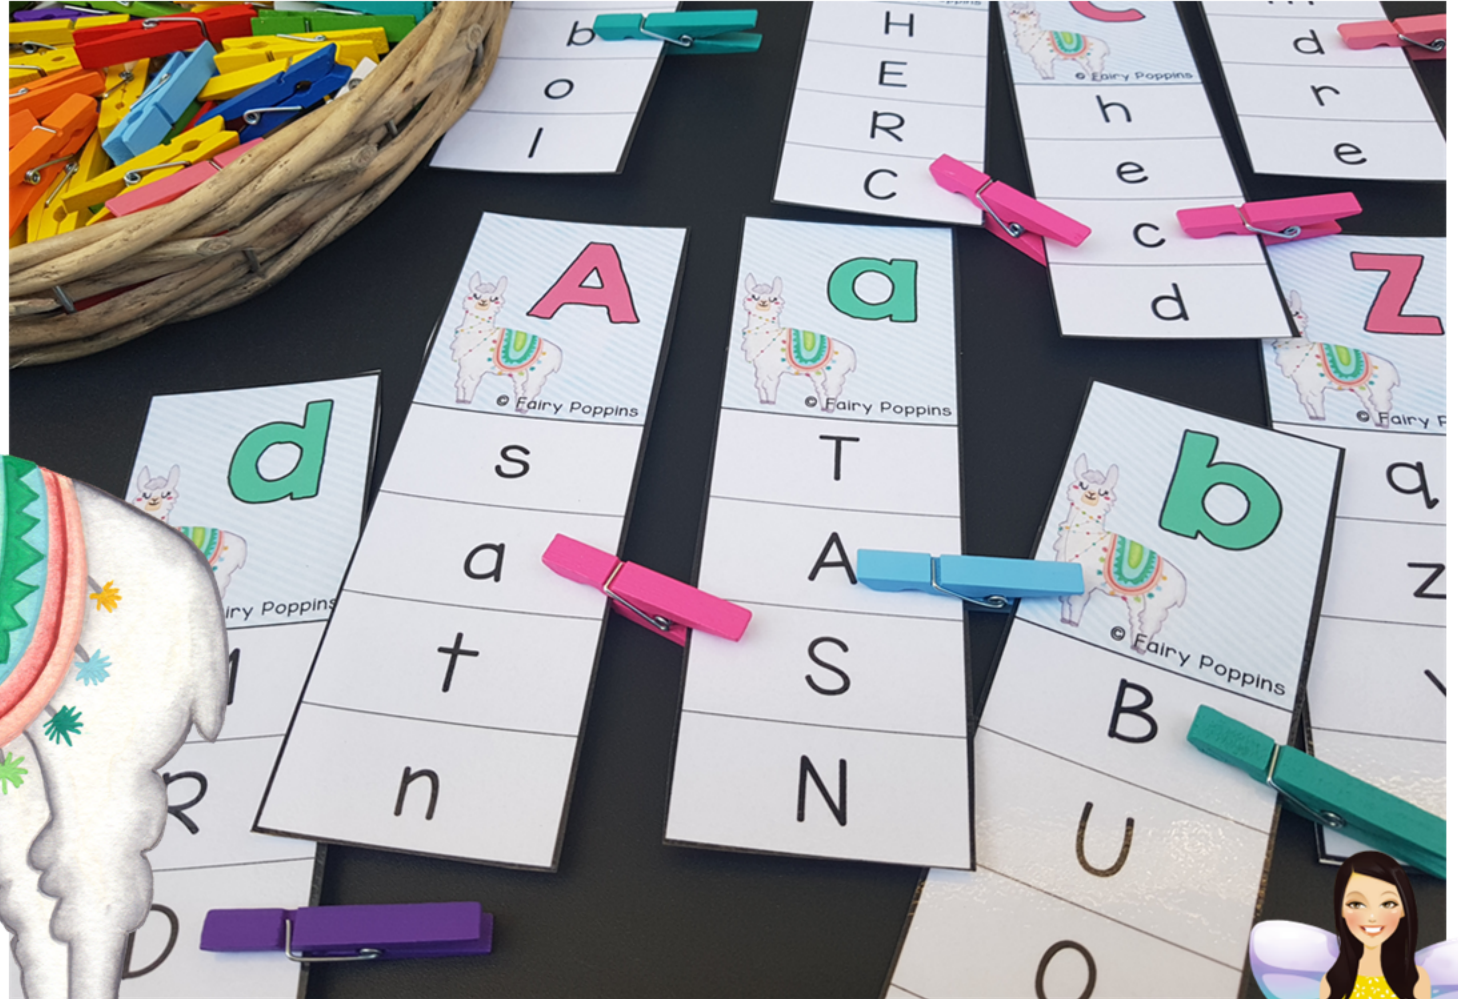

ALPHABET

LETTER CLIP CARDS

Thank you so much for supporting Fairy Poppins. It brings me great joy to create resources that are helpful to you and your students.
Happy teaching! Rosey

Did you know I have a blog with additional freebies and resources?

Instructions

- Print and laminate the resources for added durability.
- Fill a basket of clothes pins.
- Choose a focus e.g. lower case letters, upper case letters or specific sets of letters such as SATPIN.
- How to Play – Choose a card, read the letter at the top and clip the matching letter with a clothes pin.

Workbook Activities

Alphabet activities focusing on letter recognition, beginning sounds and letter formation.

Beginning Sounds

Highlight and Hole Punch • Fine Motor Phonics Activities

© Fairy Poppins

A

© Fairy Poppins